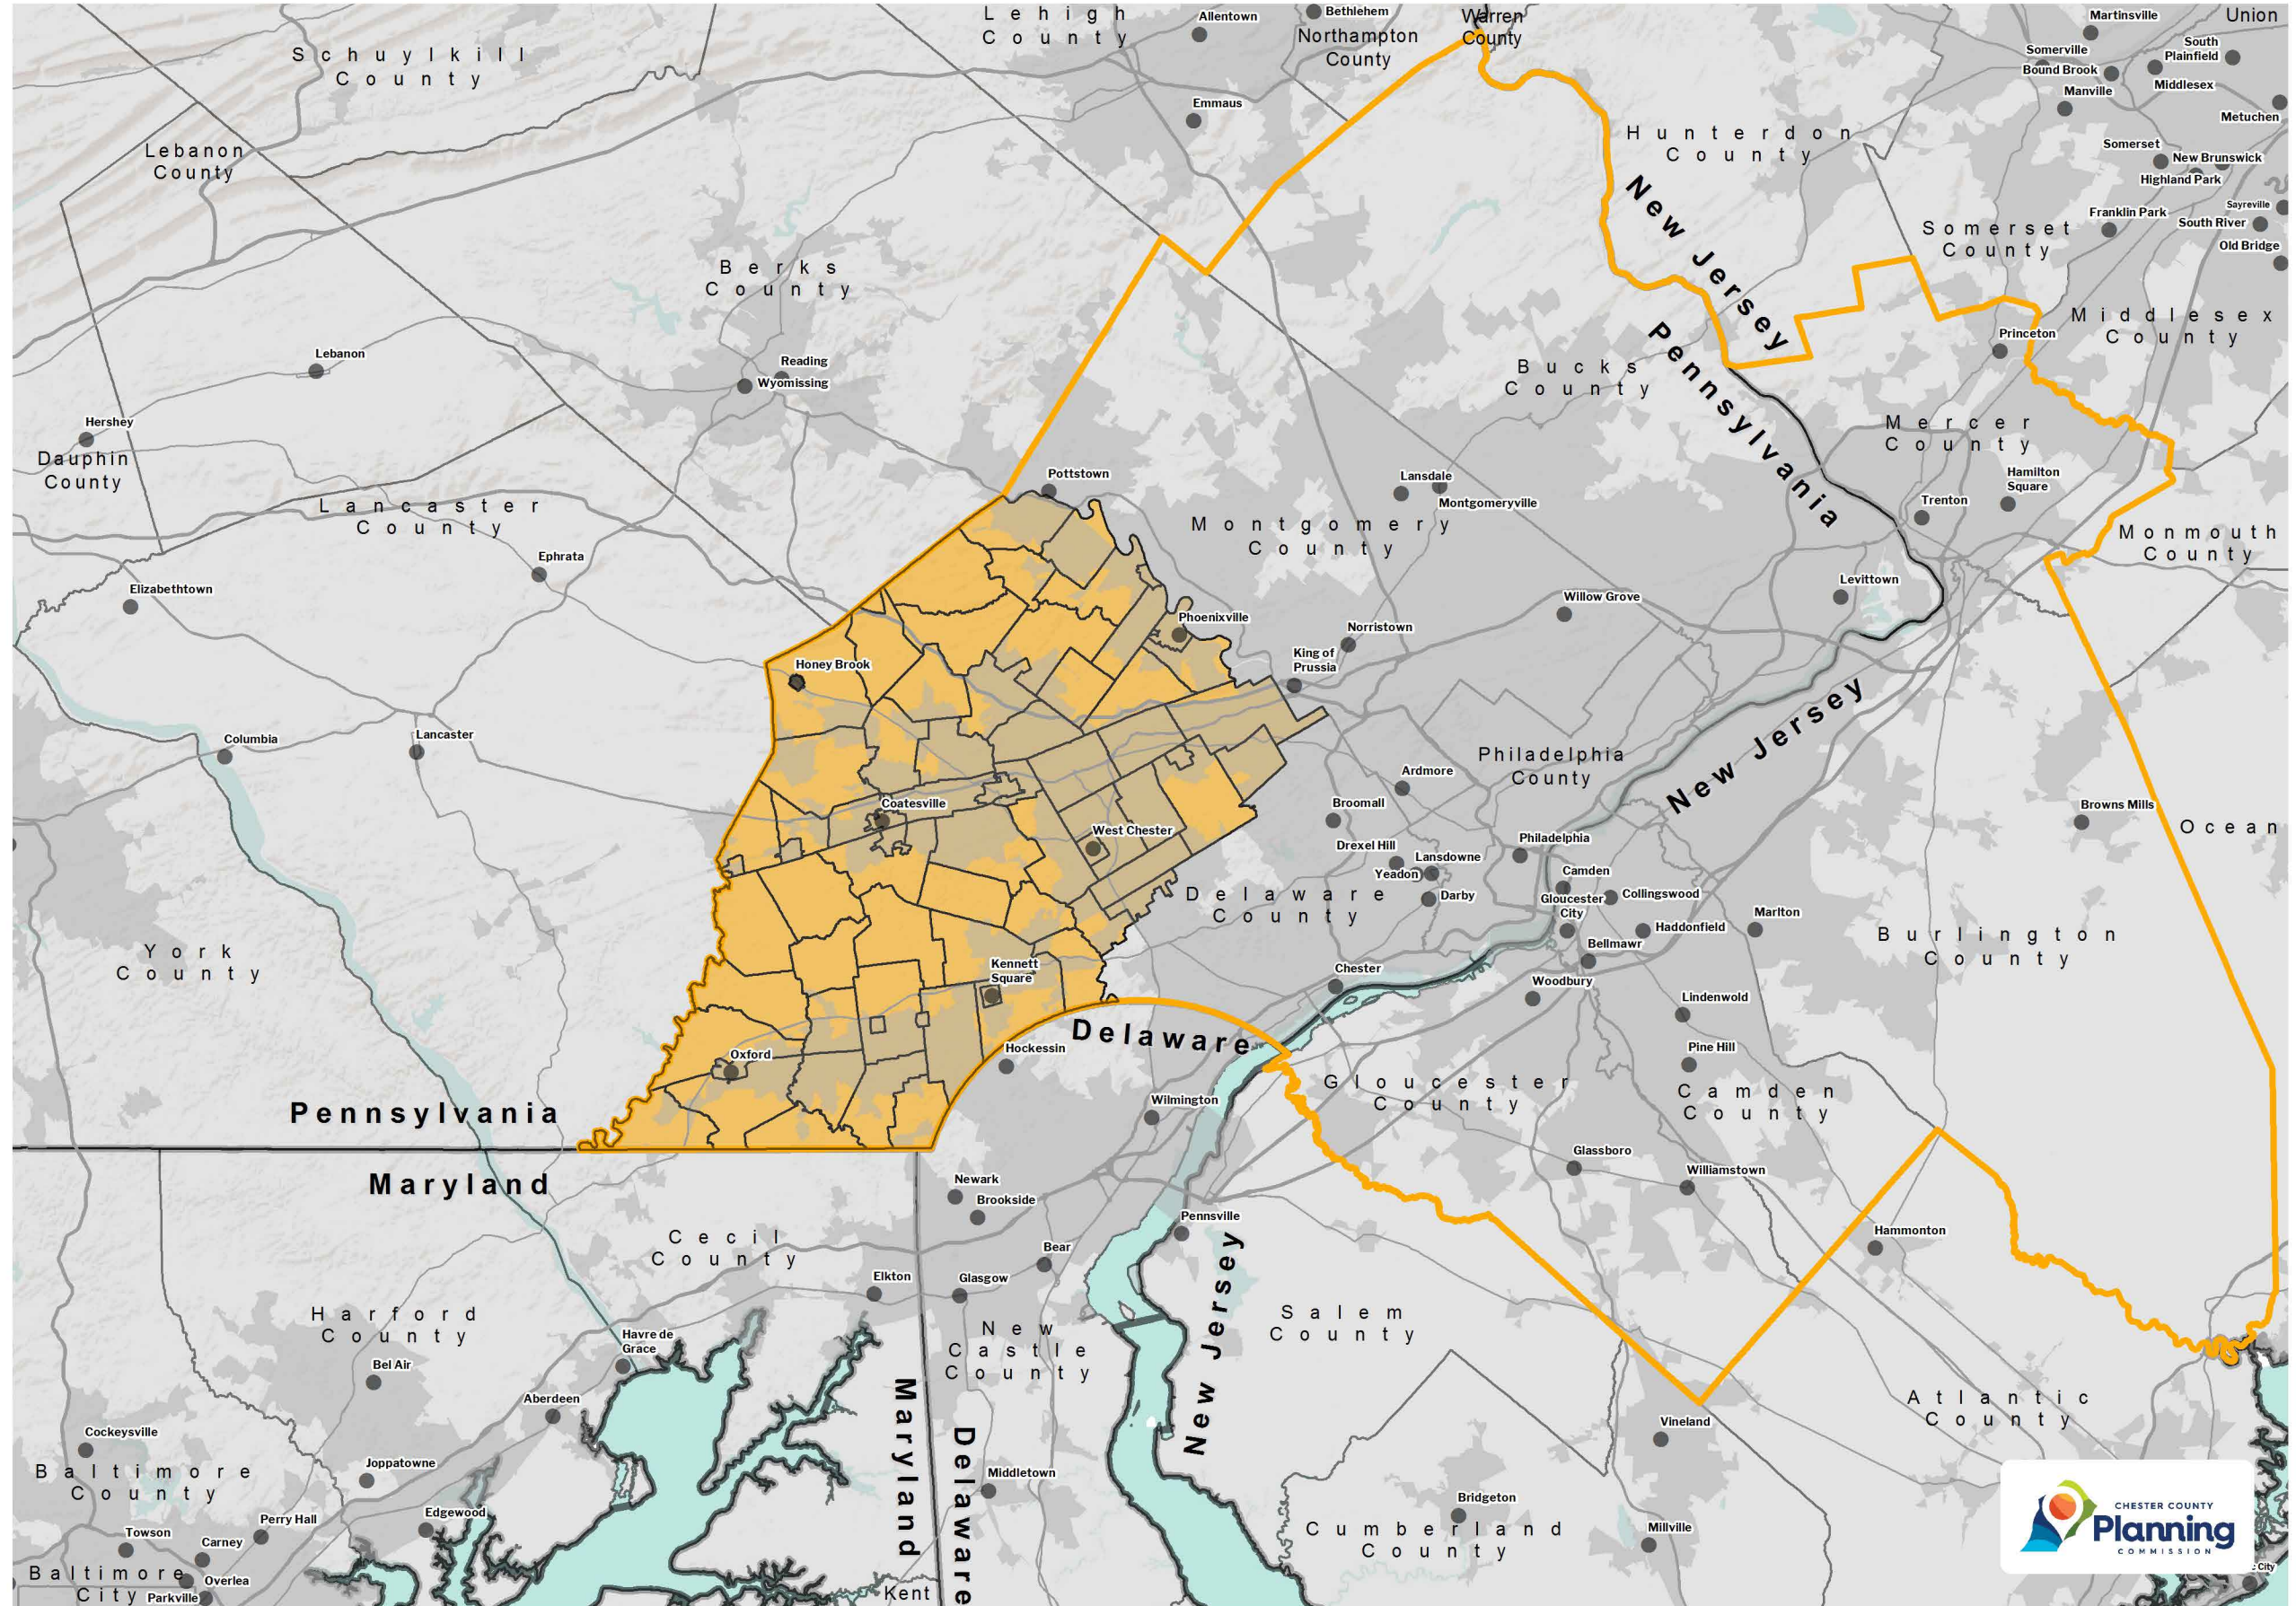

Southeast PA and Surrounding Region

Chester County, PA

-  Major Roads
-  Delaware Valley Regional Planning Commission Planning Region
-  Urbanized Area

Prepared by the Chester County Planning Commission, 2017.
This map was digitally compiled for internal use by the County of Chester, PA to provide an index to parcels and for other reference purposes. In regards to the information or data furnished herein, County of Chester, PA makes no representation of any kind, including but not limited to, the warranties of merchantability or fitness for a particular use, nor are any such warranties to be implied or inferred www.chescoplanning.org.

Sources:
Esri, Federal Railroad Administration (FRA), Bureau of Transportation Statistics Chester County GIS Department, GIS Consortium, 2017.

Date: 6/28/2018